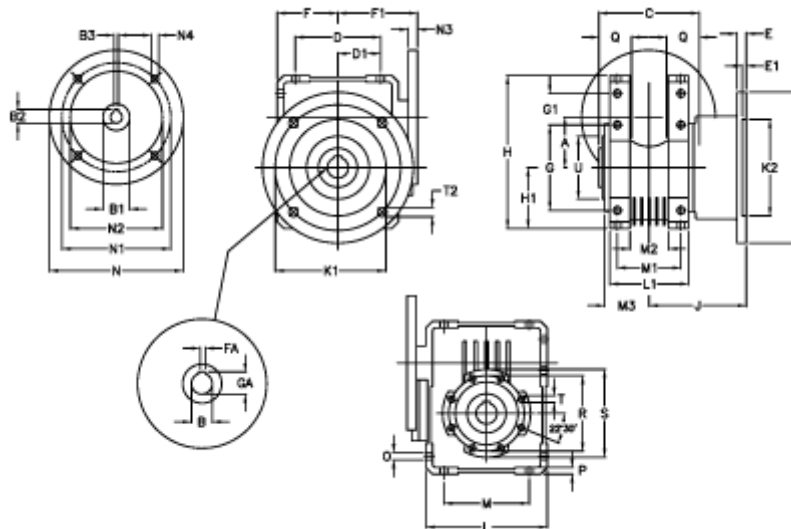

Article number: 392208602043516

Description: Worm Gear with Torque Limiter
W86 L1-UF-20-P90 B5

Measures

A = 86.90	E = 15	H = 245.5	M = 144	N4 = 11,5	U = 110
B = 35	E1 = 6	H1 = 100.0	M1 = 101	O = 11.5	
B1 E7 = 24	F = 100	J = 151.0	M2 = 57	P = 11	
B2 = 27.3	F1 = 128	K = 210	M3 = 65	Q = 45	
B3 H9 = 8	FA = 10	K1 = 176	N = 200	R = 130	
C = 140	G = 144	K2 = 152	N1 = 165	S = 150	
D = 144.0	G1 = 45.5	L = 200	N2 = 130	T = M10x18	
D1 = 72.0	GA = 38.3	L1 = 125	N3 = 12.0	T2 = 12.5	